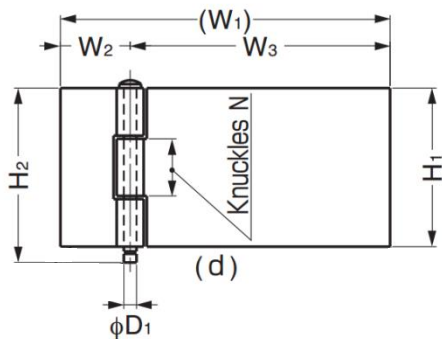

GOLYA Stainless Steel Butt Hinge

Features

- Shaft detachable

Notes

- E-type retainer ring is not included

No.	Part Name	Material	Finish
①	Body A	Stainless Steel (SUS304)	Polished
②	Body B		Plain
③	Shaft		

Part No.	L	W_1	W_2	W_3	t	d	D_1	D_2	N	Load Capacity (per pair)	
GOLYA-128S	51	128	52	76	2	4	5	9.5	3	127 N	13 kg
GOLYA-185S	65	185	30	155	3	5	6	12.5	5	245 N	25 kg

GOLY Stainless Steel Butt Hinge

Features

- Shaft detachable

Material

- Stainless steel 304, plain finish

Part No.	H_1	H_2	(W_1)	W_2	W_3	t	ϕD_1	(ϕD_2)	N	d
GOLY-90S	30	35	90	18	72	2	4	8.5	3	3
GOLY-98S	38	43	98	18	80					
GOLY-104S	50	55	104	22	82					