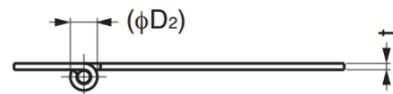

GOLYA Stainless Steel Butt Hinge

Features

- Shaft detachable

Notes

- E-type retainer ring is not included

No.	Part Name	Material	Finish
①	Body A	Stainless Steel (SUS304)	Polished
②	Body B		Plain
③	Shaft		

Part No.	L	W_1	W_2	W_3	t	d	D_1	D_2	N	Load Capacity (per pair)	
GOLYA-128S	51	128	52	76	2	4	5	9.5	3	127 N	13 kg
GOLYA-185S	65	185	30	155	3	5	6	12.5	5	245 N	25 kg

GOLY Stainless Steel Butt Hinge

Features

- Shaft detachable

Material

- Stainless steel 304, plain finish

Part No.	H_1	H_2	(W_1)	W_2	W_3	t	ϕD_1	(ϕD_2)	N	d
GOLY-90S	30	35	90	18	72	2	4	8.5	3	3
GOLY-98S	38	43	98	18	80					
GOLY-104S	50	55	104	22	82					