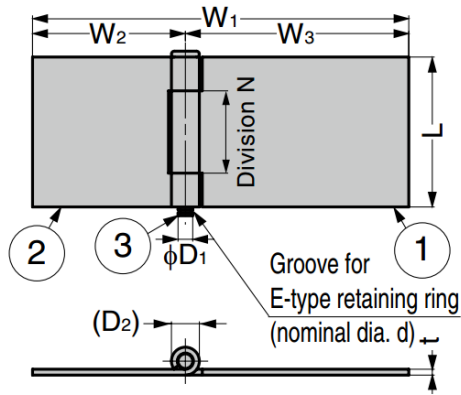

GOLYA Stainless Steel Butt Hinge

Features

- Shaft detachable

Notes

- E-type retainer ring is not included

No.	Part Name	Material	Finish
①	Body A	Stainless Steel (SUS304)	Polished
②	Body B		Plain
③	Shaft		

Part No.	L	W_1	W_2	W_3	t	d	D_1	D_2	N	Load Capacity (per pair)	
GOLYA-128S	51	128	52	76	2	4	5	9.5	3	127 N	13 kg
GOLYA-185S	65	185	30	155	3	5	6	12.5	5	245 N	25 kg

GOLY Stainless Steel Butt Hinge

Features

- Shaft detachable

Material

- Stainless steel 304, plain finish

Part No.	H_1	H_2	(W_1)	W_2	W_3	t	ϕD_1	(ϕD_2)	N	d
GOLY-90S	30	35	90	18	72	2	4	8.5	3	3
GOLY-98S	38	43	98	18	80					
GOLY-104S	50	55	104	22	82					